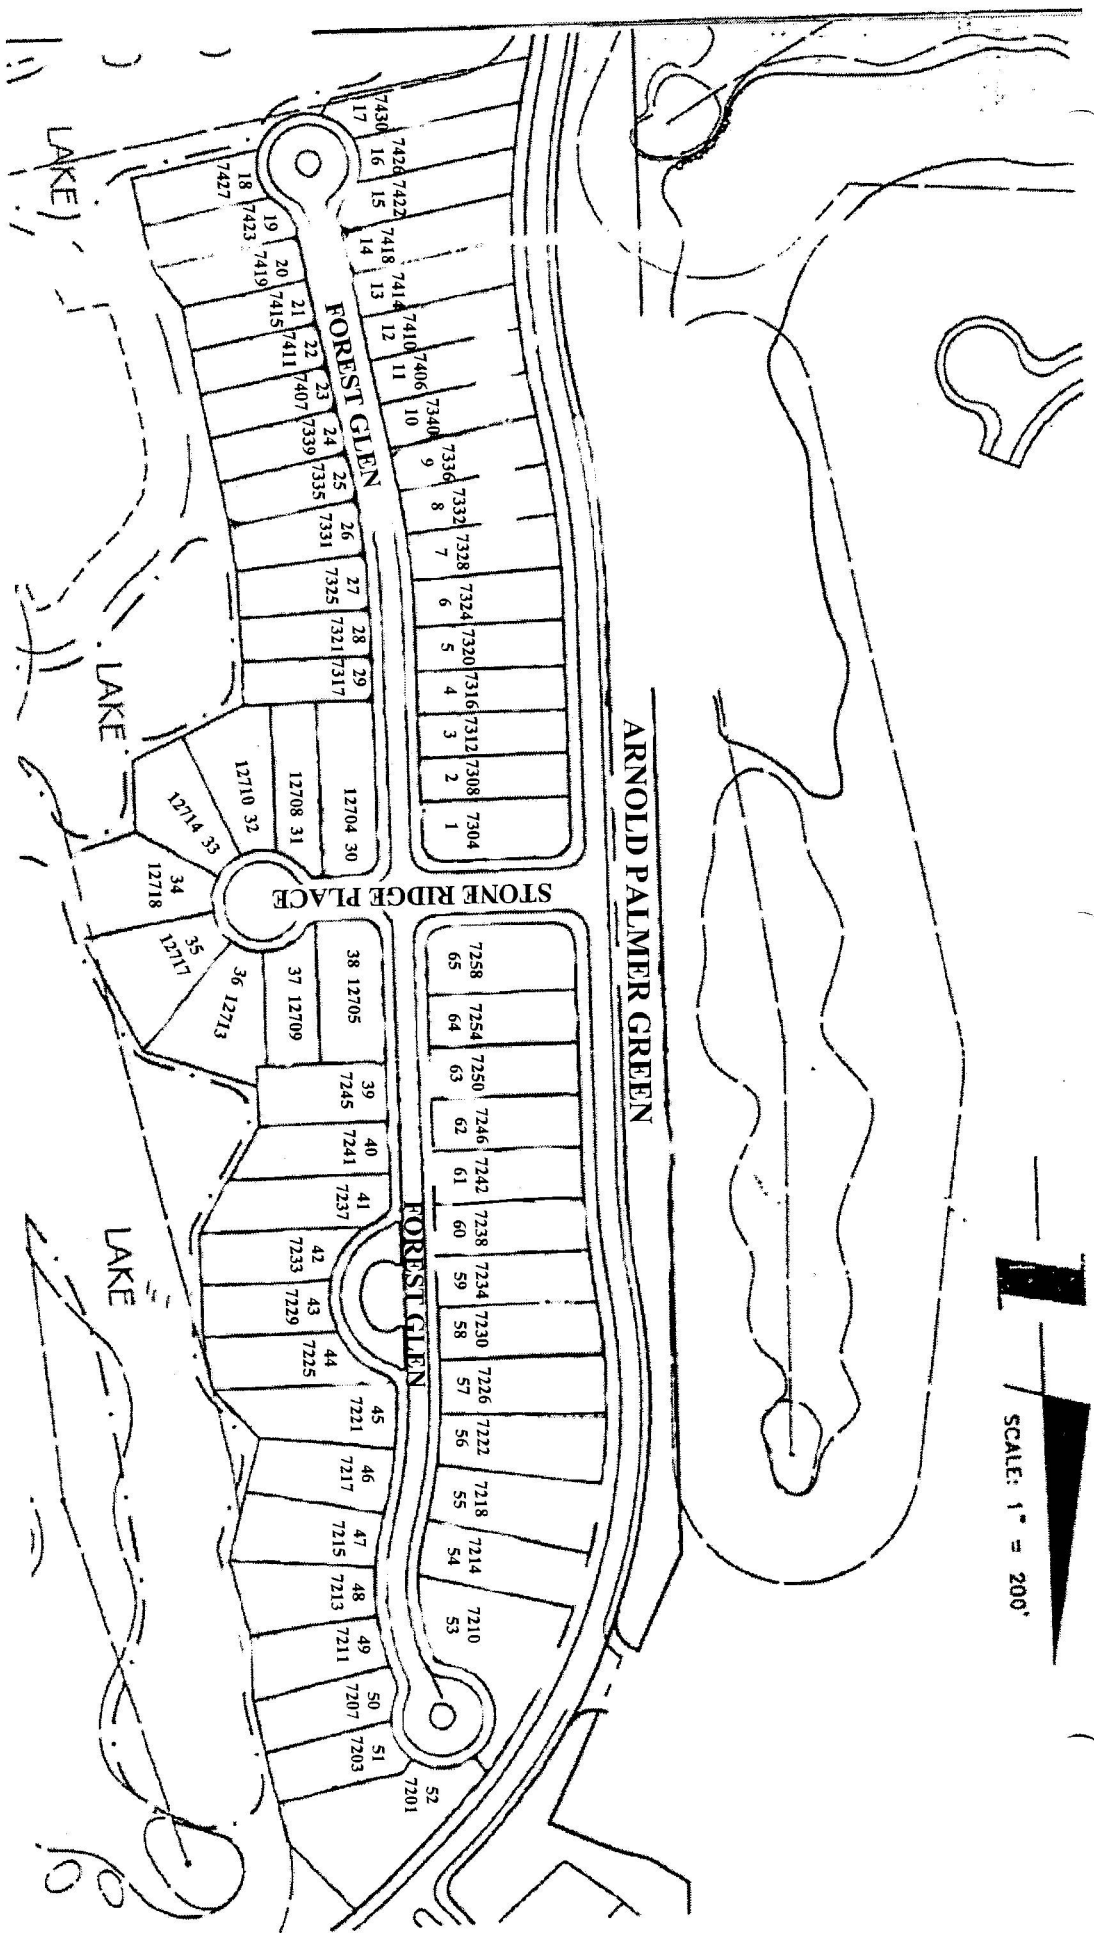

STONE RIDGE - COUNTRY CLUB

SCALE: 1" = 200'